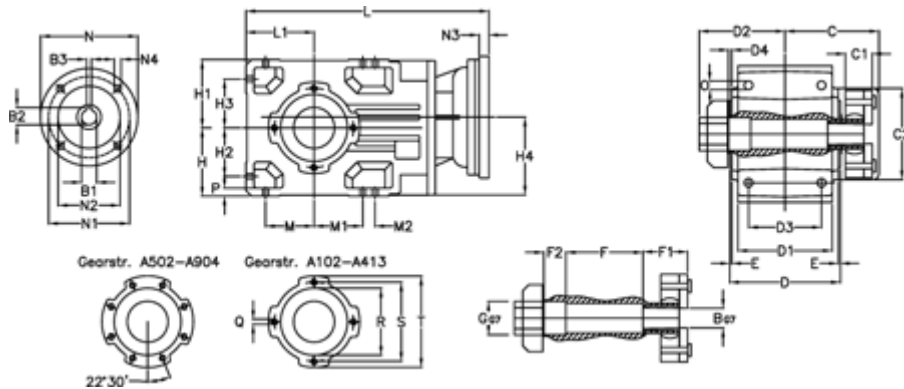

Article number: 296003522326220

Description: Bevel helical gearbox  
A353QF30-223,2-P63B5

## Measures

B = 30	D1 = 166	F2 = 53	L = 417.0	N3 = 4
B1 = 11	D2 = 80	G = 42	L1 = 100	N4 = M8x19
B2 = 12.8	D3 = 135	GA = 43	M = 73.0	O = 12.0
B3 = 4	d4 = 5.0	H = 100	M1 = 73.0	P = 11
C = 70.0	Description = A353 QF-xx P63 B5	H1 = 100	M2 = 11	Q = M10x17
C1 = 24	E = 3.5	H2 = 73.0	N = 140	R = 110
C2 = 90.0	F = 12.0	H3 = 73.0	N1 = 115	S = 130
D = 173	F1 = 48.0	H4 = 114.0	N2 = 95	T = 150